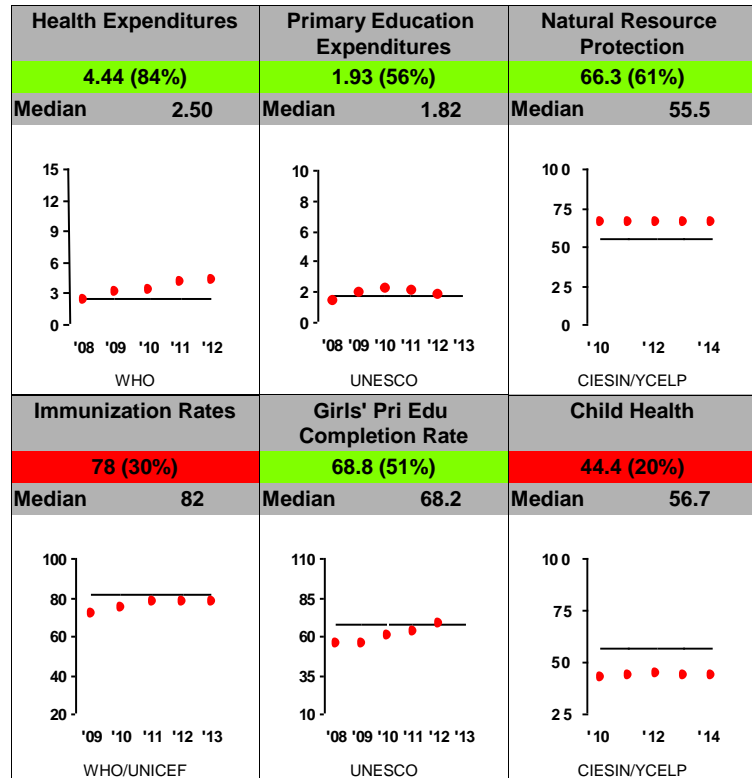

Investing in People