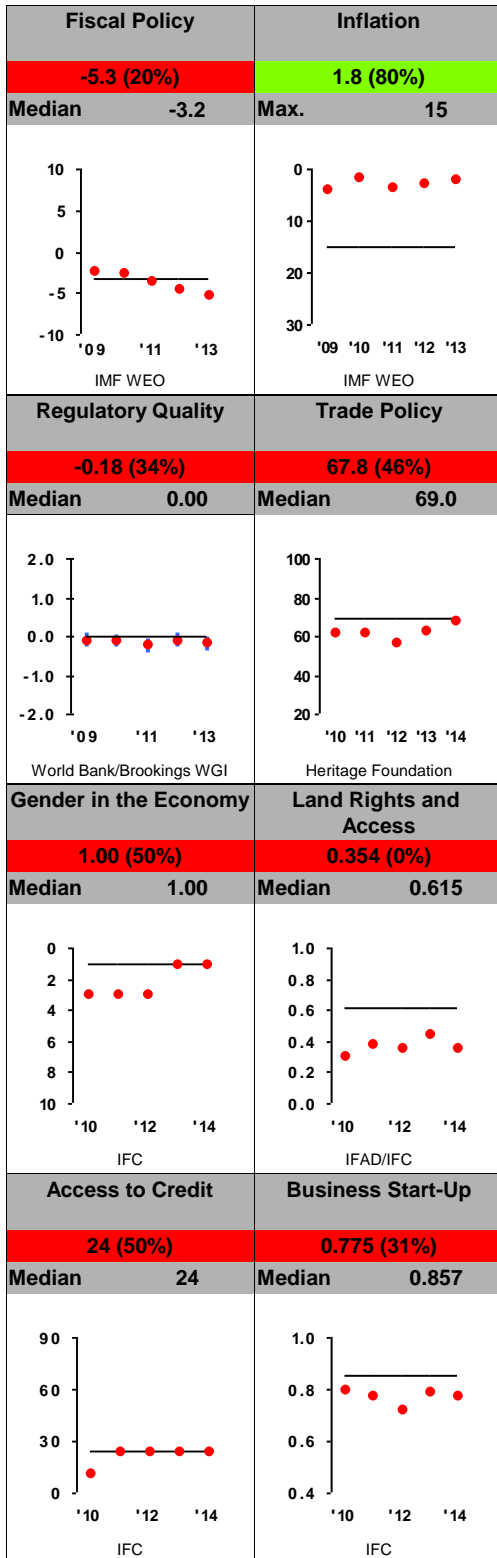

# Togo FY15

Population: 6,817,000

GNI/Cap: \$530 (LIC)

Control of Corruption

Democratic Rights

Pass Half Overall

## Economic Freedom

For more information regarding the Millennium Challenge Account Selection Process and these indicators, please consult MCC's website: [www.mcc.gov/selection](http://www.mcc.gov/selection)