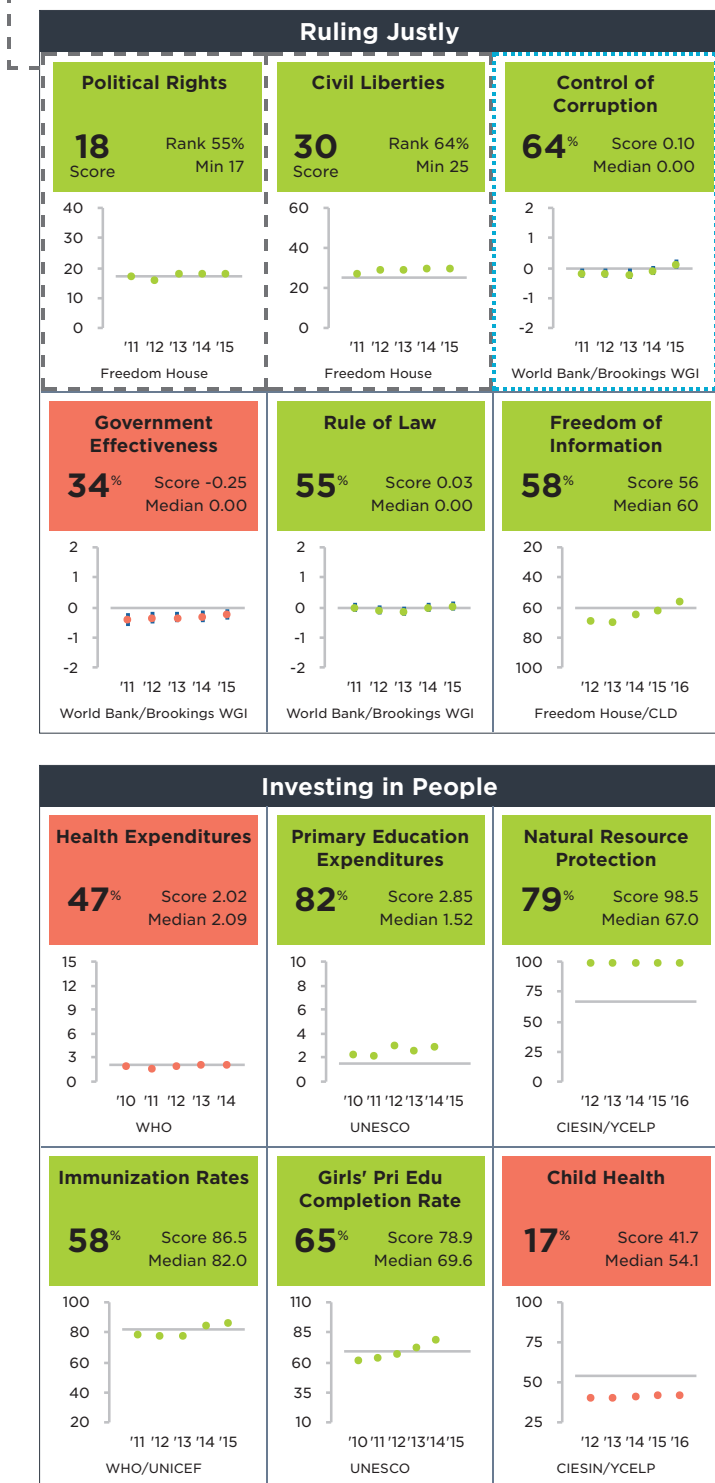

Togo FY17

Population: 7,305,000
GNI/Cap: $540 (LIC)

Half Scorecard Passed ✓
Control of Corruption ✓
Democratic Rights ✓

Togo