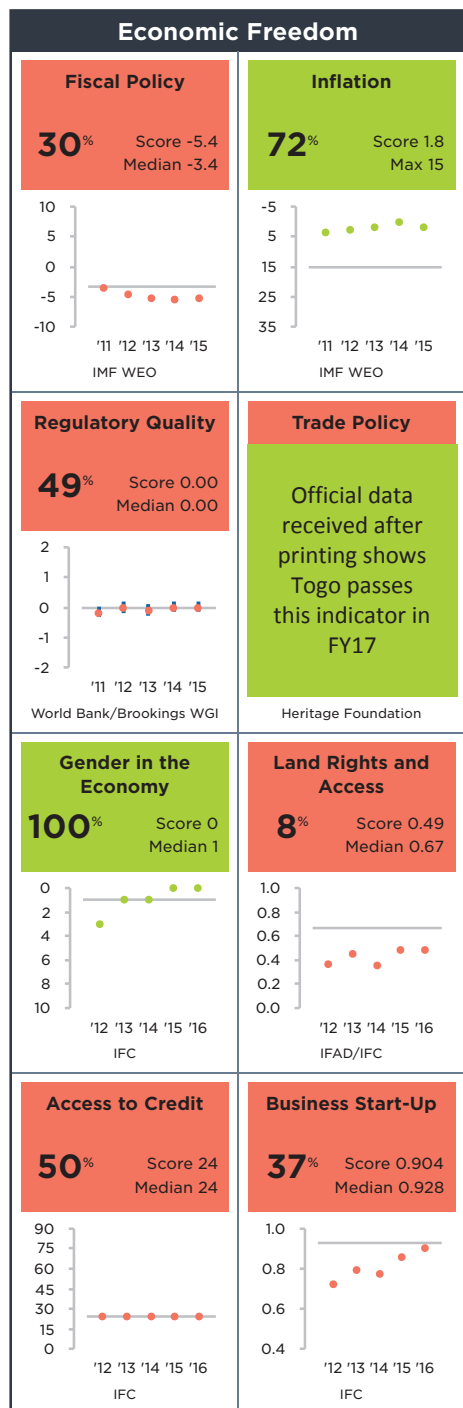

Togo FY17

Population: 7,305,000
GNI/Cap: $540 (LIC)

Half Scorecard Passed ✓
Control of Corruption ✓
Democratic Rights ✓

Togo